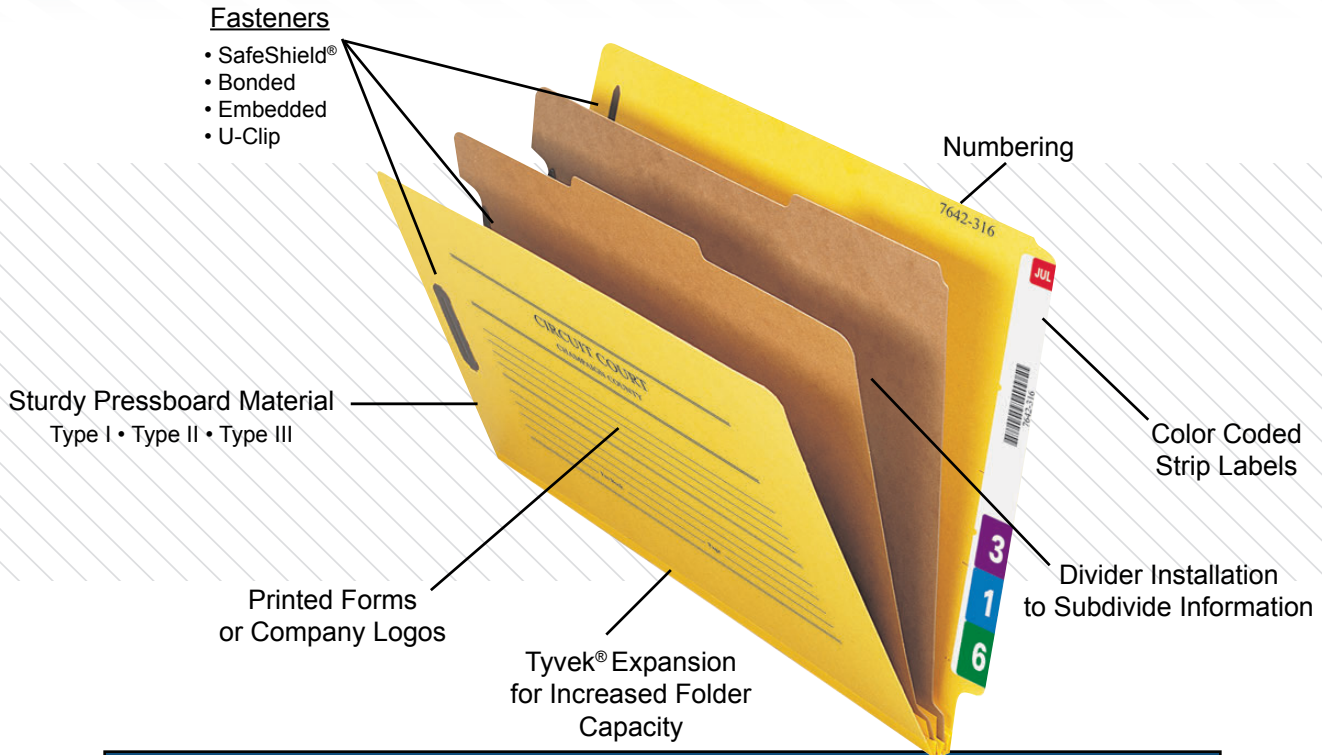

# You Design It - We'll Create It!

Custom Pressboard Options For Any Business Application

## PRESSBOARD MATERIAL

Type I	Type II	Type III	Tyvek® Colors
Purple	Dark Blue	Black	Black
Red	Durapress Light Blue	Blue	Maroon
Black	Durapress Light Gray	Deep Red	Cerulean Blue
Maroon	Durapress Pacific Blue	Green	Magenta
Pearl	Durapress Bright Red	Red	Navy
Blue	8838 Gray	Royal Blue	Light Gray
Pussywillow Gray	8858 Red	Yellow	Moss Green
Green	8898 Green	Gray	Blue / Violet
Executive Red	Smead Gray	Moss Green	Charcoal
Maple	303 Pearl	Gopher Green	Manila
Pacific Blue	Durapress Light Green	Durapress Dark Green	Orange
Palm Green	Durapress Yellow		Dark Blue
8858 Red			Desert Sand
8898 Green			Red
Forest Green			White
Orange			Brown
Yellow			Light Blue
Cornflower Blue			Pale Blue
Midnight Blue			Dark Green
Brilliant Blue			Smead Gray